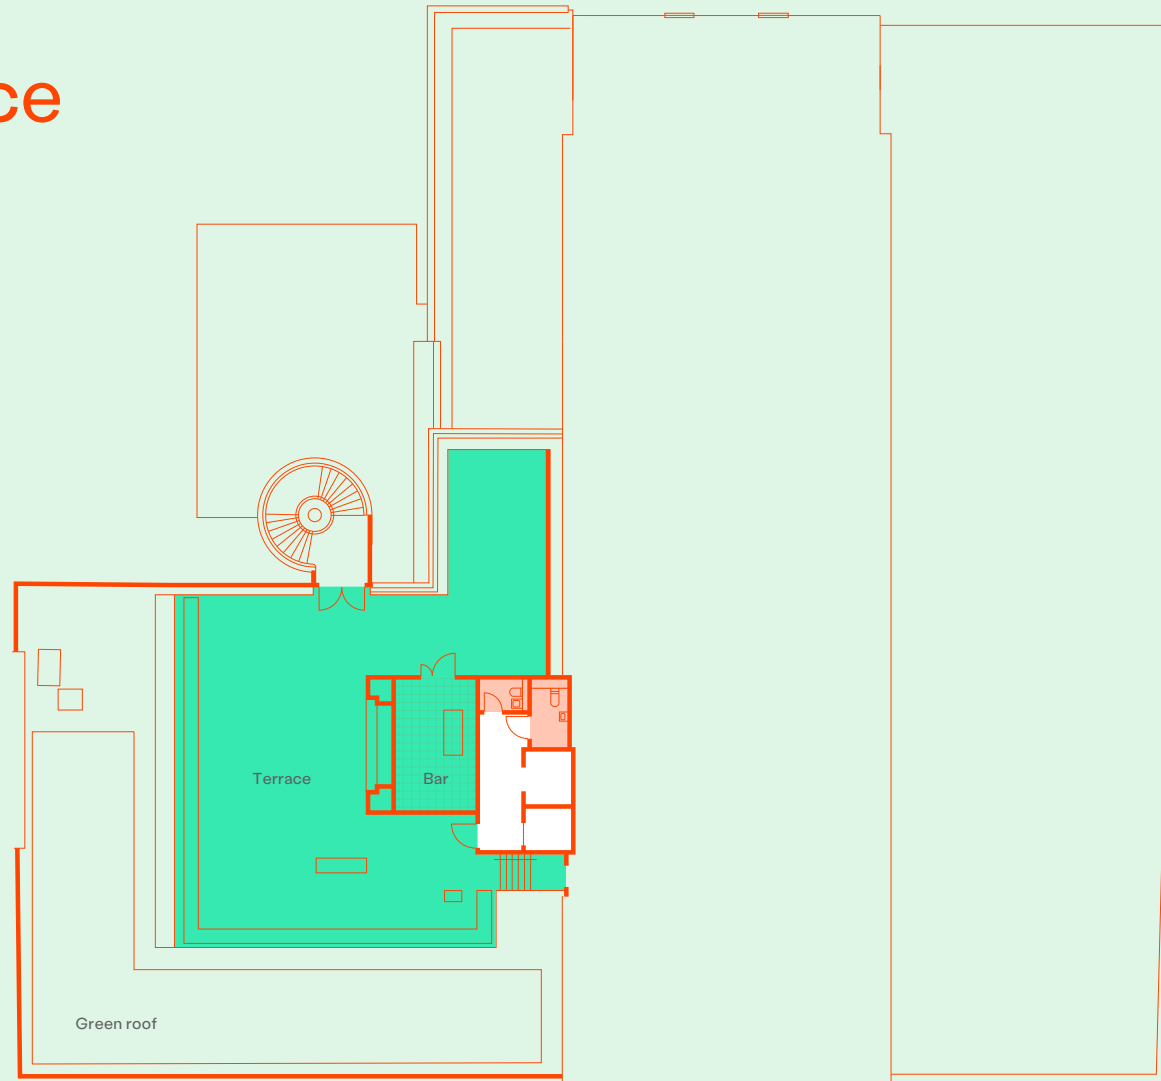

# Shared Roof Terrace on Level 4

Terrace  
1,638 ft<sup>2</sup>

Tottenham Court Rd

- Core area
- Terrace
- Toilets