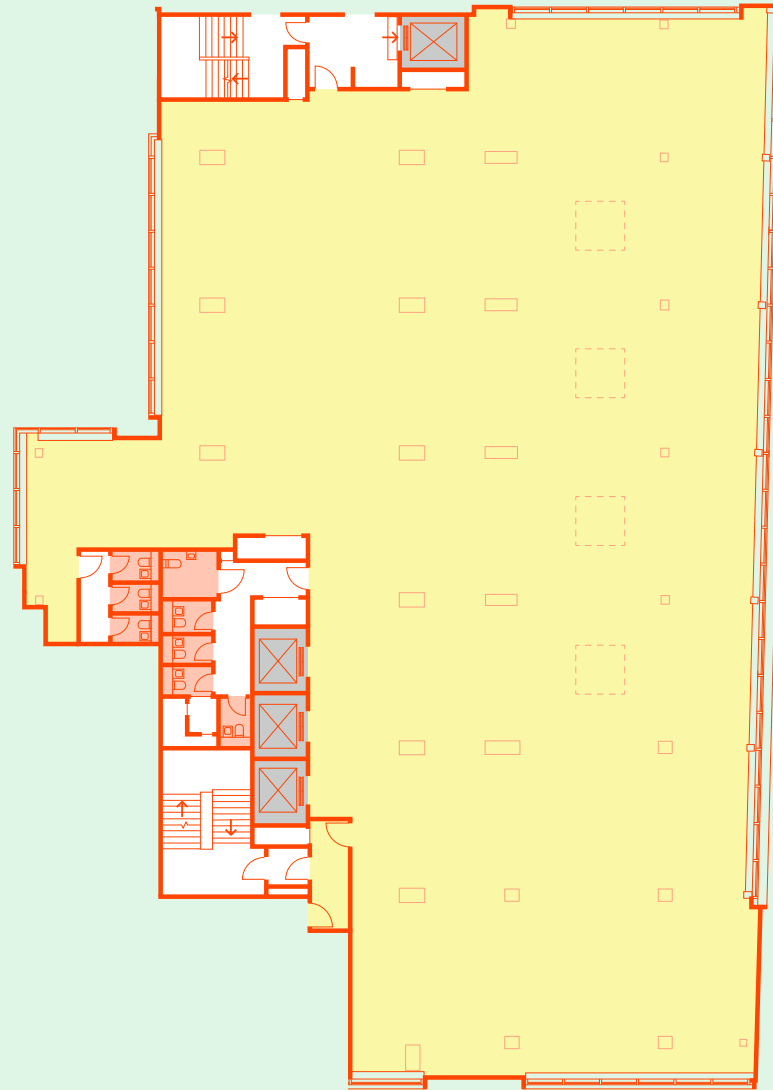

Part 3rd Floor

Office
9,720 ft²

Tottenham Court Rd

- Office
- Core area
- Toilets
- Lift