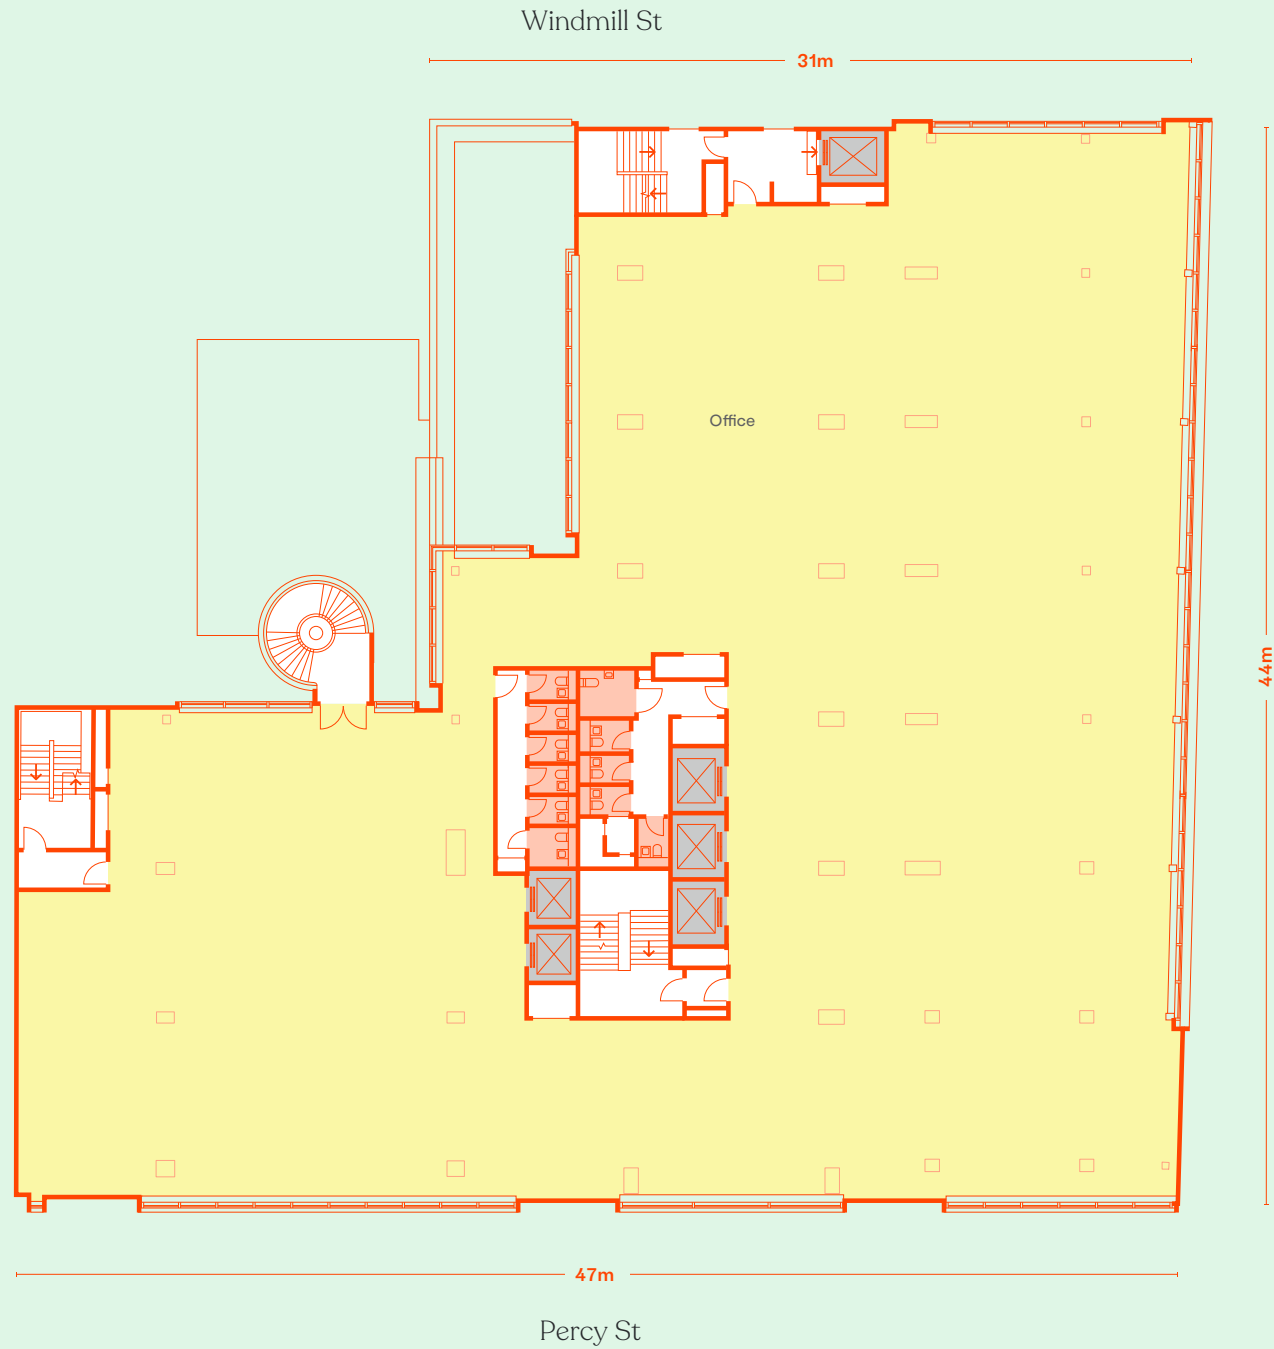

Podium Floor 3

Office
14,341 ft²

Tottenham Court Rd

44m

- Office
- Core area
- Toilets
- Lift

Windmill St

31m

Percy St