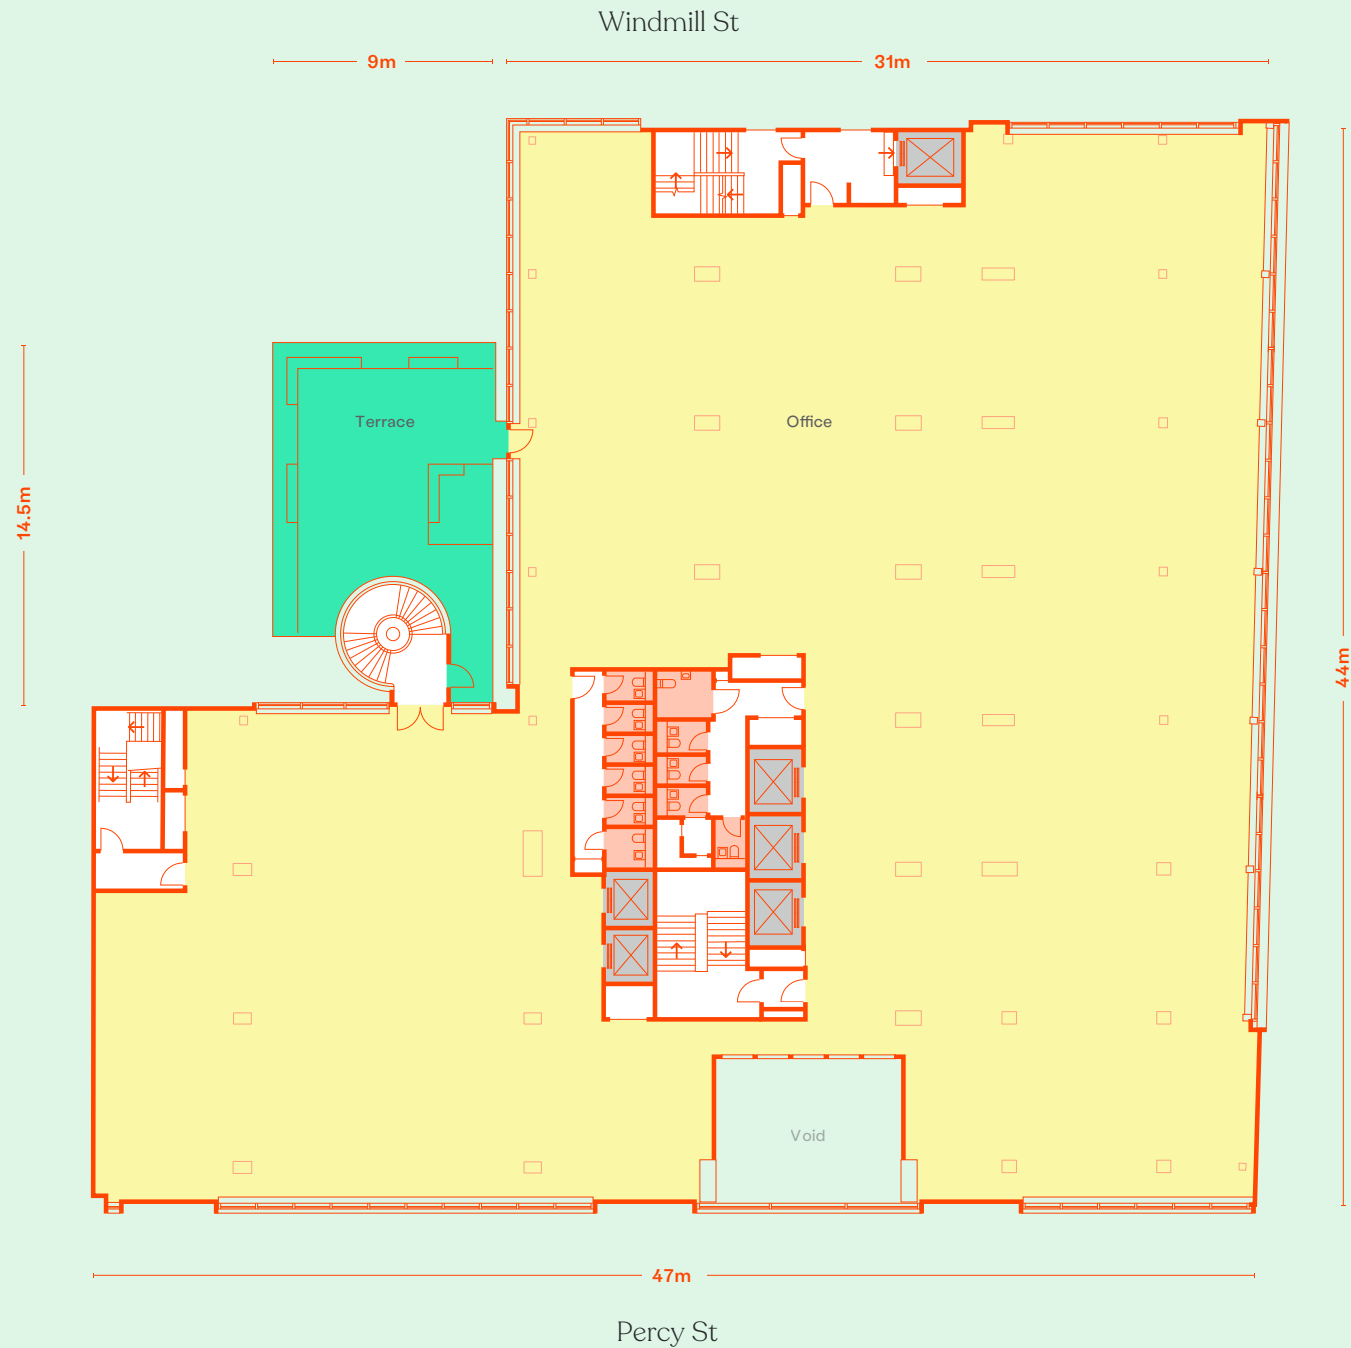

# Podium Floor 1

Office 14,987 ft<sup>2</sup> Terrace 530 ft<sup>2</sup>

**Total**  
15,517 ft<sup>2</sup>

Tottenham Court Rd

- Office
- Core area
- Terrace
- Toilets
- Lift