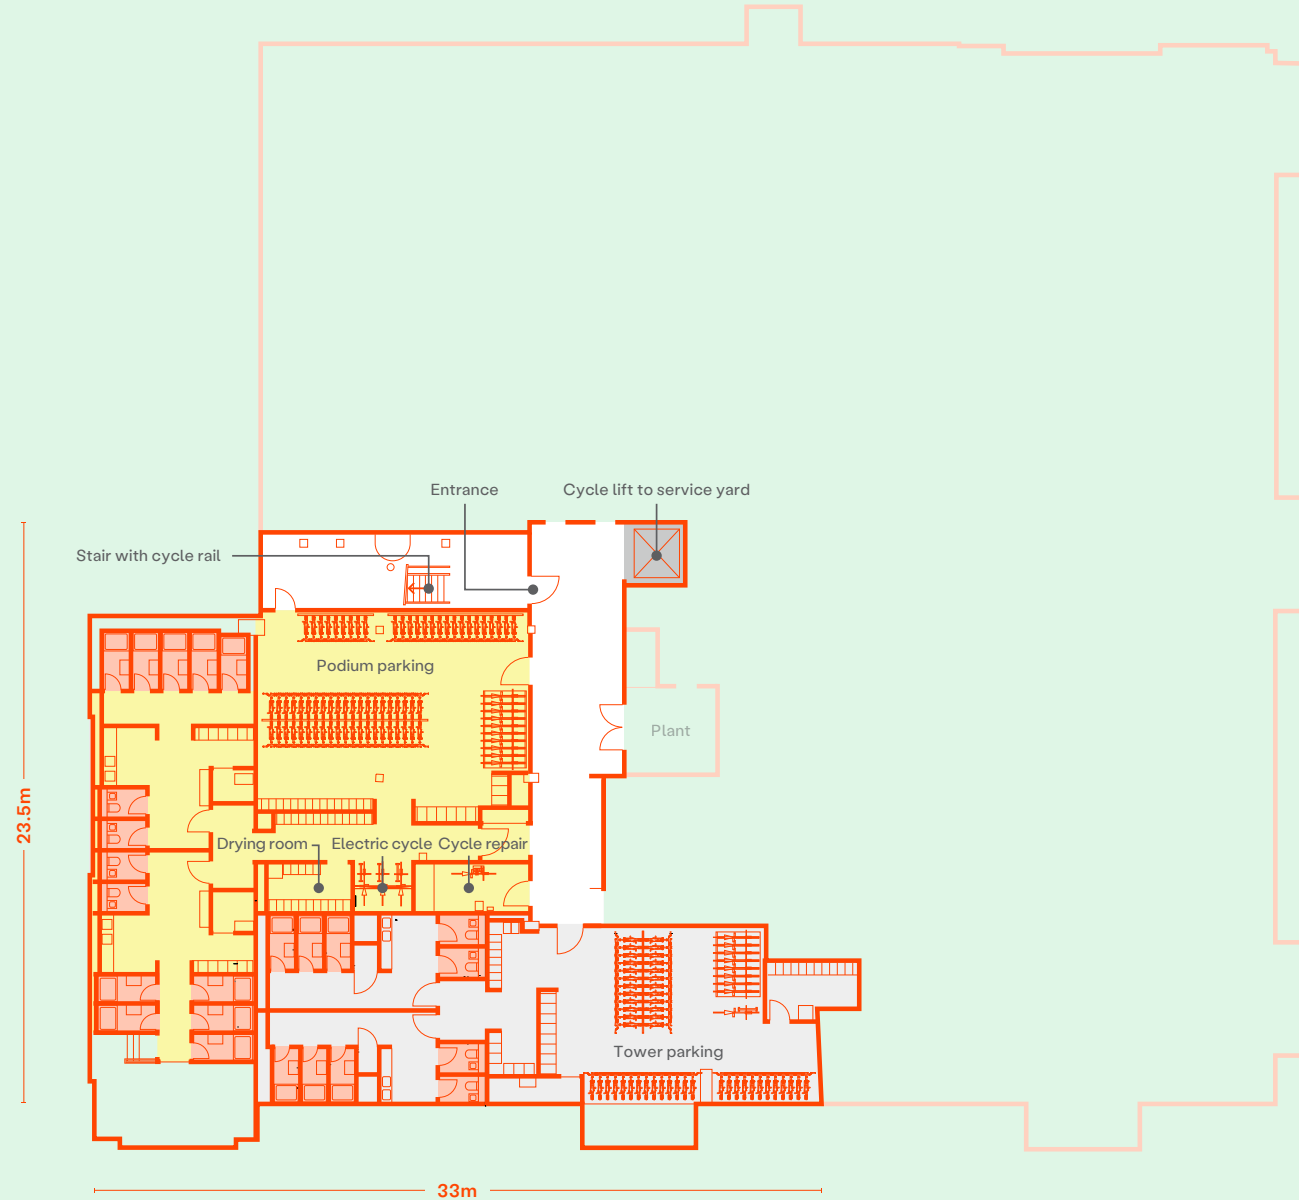

Podium Basement

Cycle facilities

2,433 ft²

111
total cycle spaces

27
folding cycle lockers

10
horizontal racks

71
Vertical racks

3
electric cycle spaces

123
Lockers

Tottenham Court Rd

- Podium cycle parking
- Core area
- Tower cycle parking
- Toilets / showers
- Cycle lift